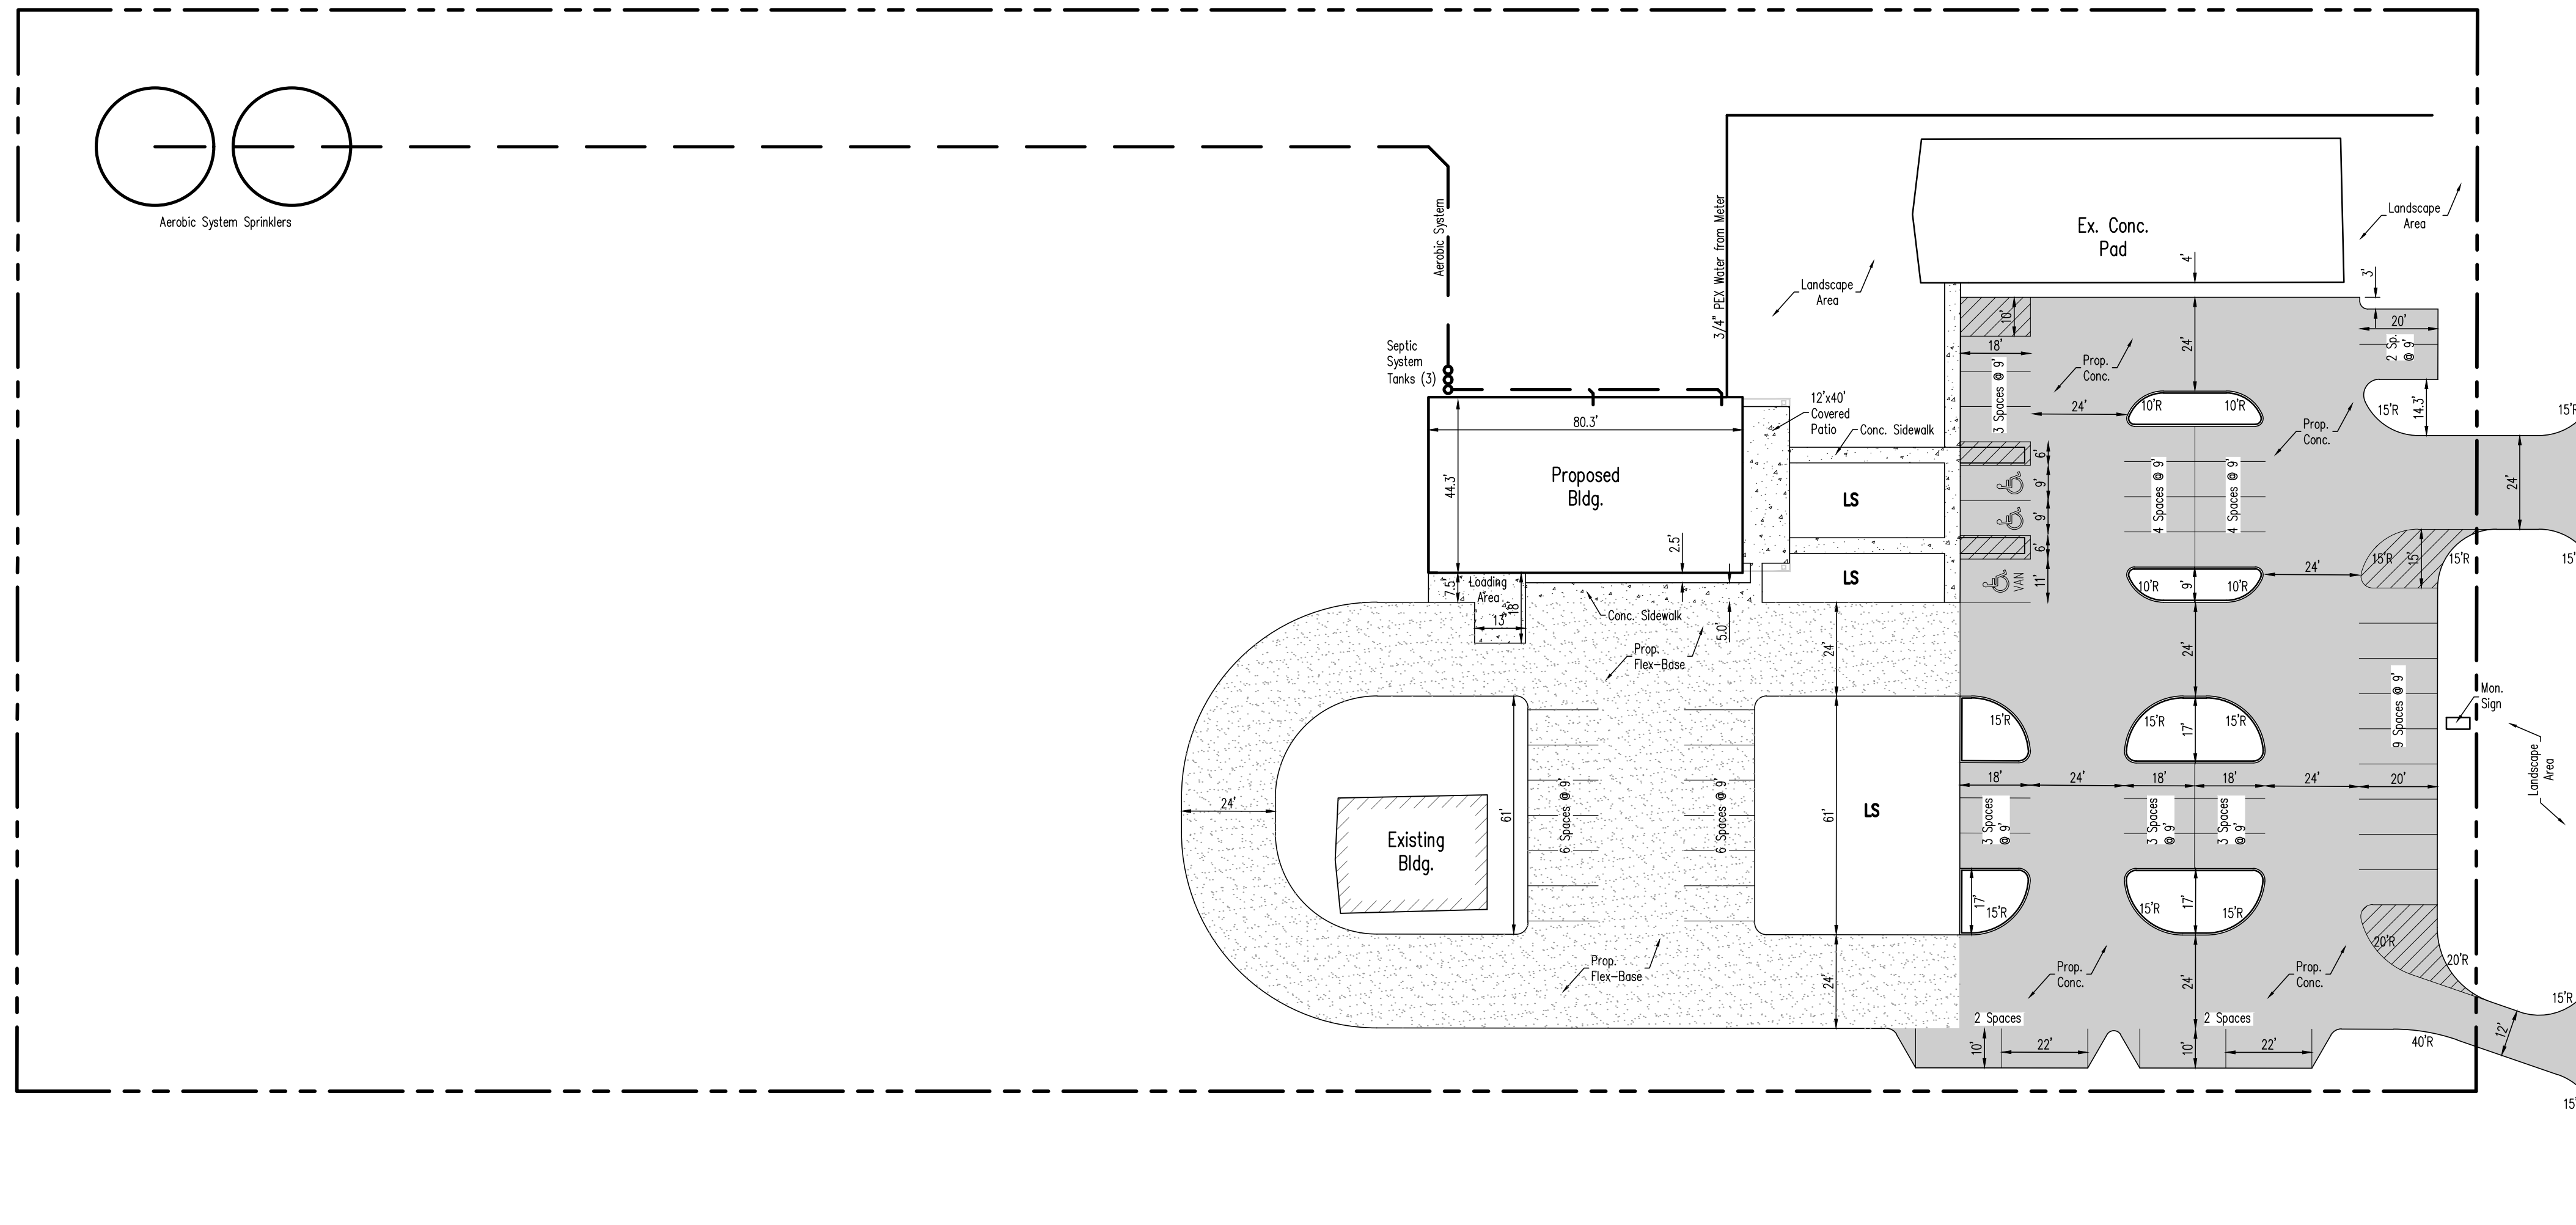

Vicinity Map
NTS

LEGEND
LS Landscape Areas

SITE PLAN
**AMAZING GRACE FOOD
PANTRY**
IN THE CITY WYLIE, TOWN OF ST. PAUL
COLLIN COUNTY, TEXAS